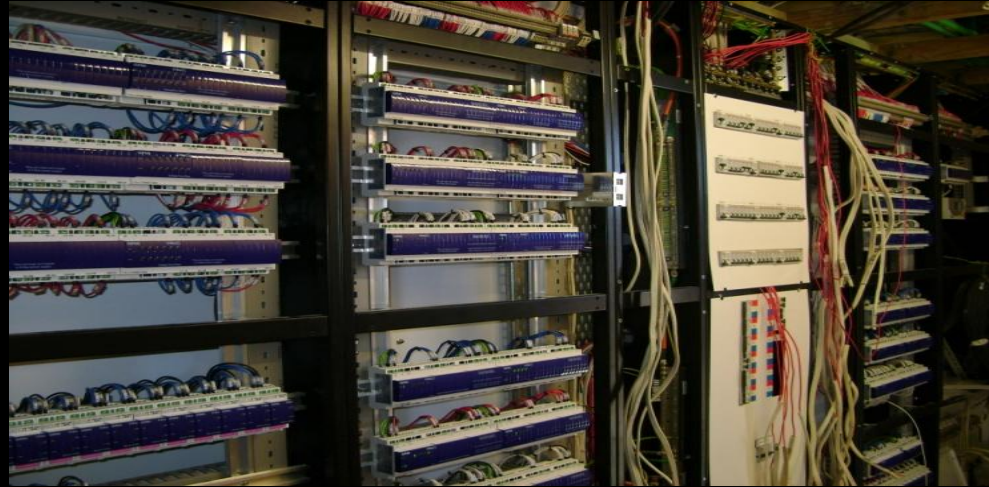

Our systems and processes allow for a straight forward and easy site installation where working off our plans and databases is like 'Painting by Numbers'