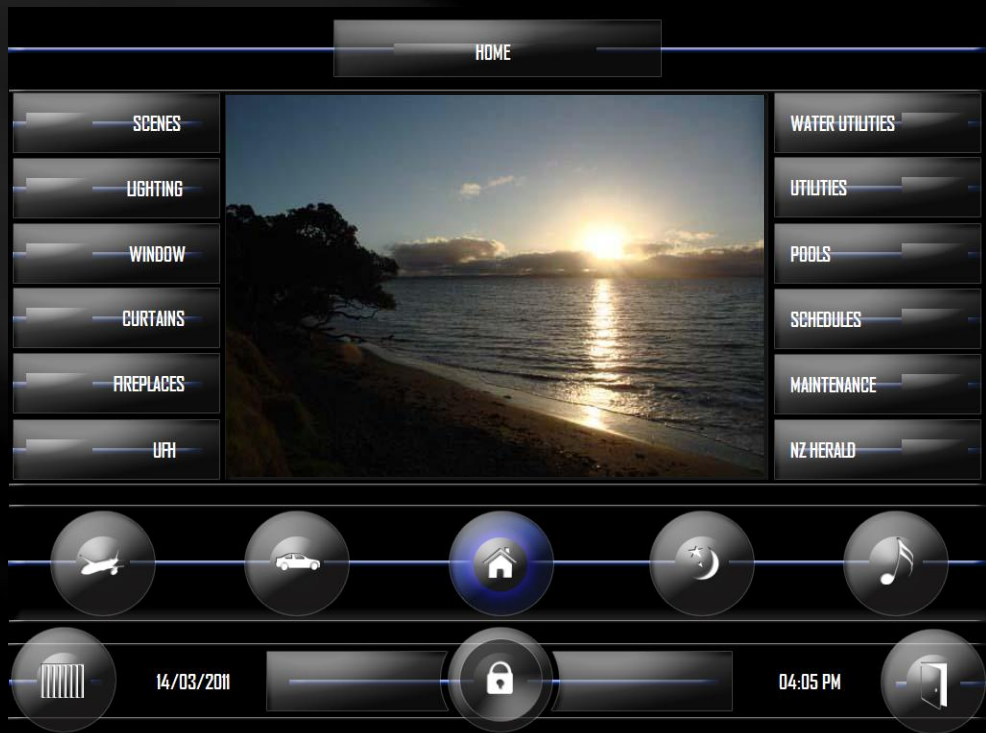

# FROM ELEGANCE TO WILD

Create different environments, from subdued and relaxed, to a fun party mode with creative RGB LED lighting

# CUSTOM COMMERCIAL GRADE TOUCH-SCREENS

Sophisticated Homegate and Schedule+ based touch-screens with custom graphics and design layout add elegance with ease of use, allowing complete house control from a central location.