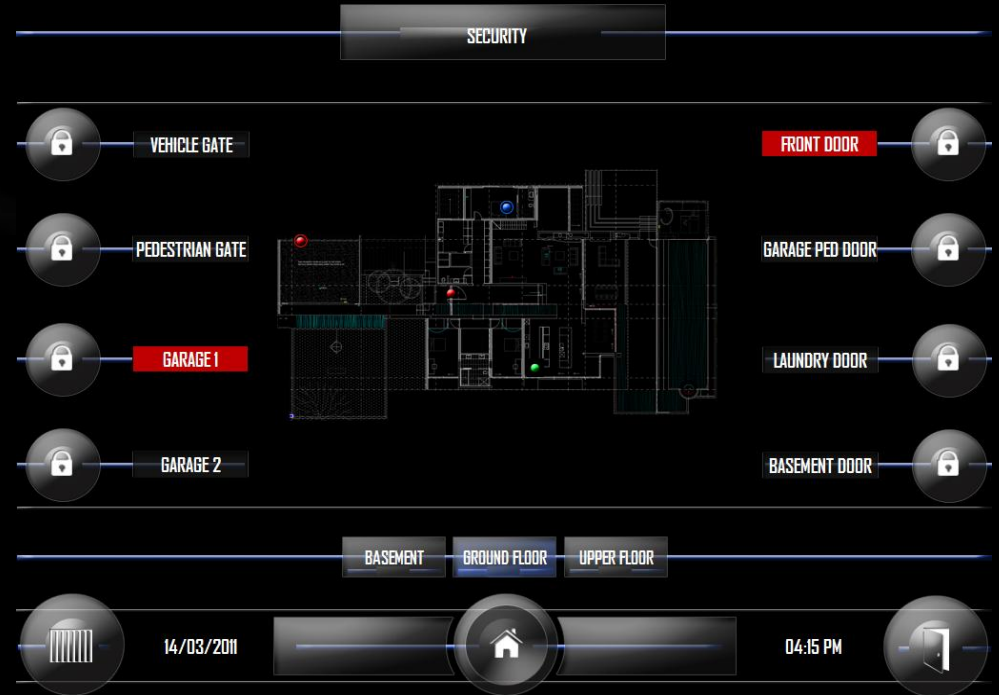

# CUSTOM COMMERCIAL GRADE TOUCH-SCREENS

Sophisticated Homegate and Schedule+ based touch-screens with custom graphics and design layout add elegance with ease of use, allowing complete house control from a central location.

# MULTIROOM AUDIO INTEGRATION

Elegant and easy to use controls via the touch-screen or in-room DLT switches

MULTIROOM AUDIO

CD CHANGER	COMPACT disc DIGITAL AUDIO	COMPACT disc DIGITAL AUDIO	COMPACT disc DIGITAL AUDIO	COMPACT disc DIGITAL AUDIO
MYSKY HDi	sky HD	sky HD	sky HD	sky HD
iPOD	Apple	Apple	Apple	Apple
iTUNES	Music	Music	Music	Music
TUNER - 1	Radio	Radio	Radio	Radio
TUNER - 2	Radio	Radio	Radio	Radio
VOLUME	[Slider]	[Slider]	[Slider]	[Slider]

# INTEGRATED SECURITY

High level two way communication providing control and feedback status of all doors, PIRs and smoke detectors.

Feed-back on the touch-screen is displayed on a house plan layout showing the exact location of intrusion or fire.